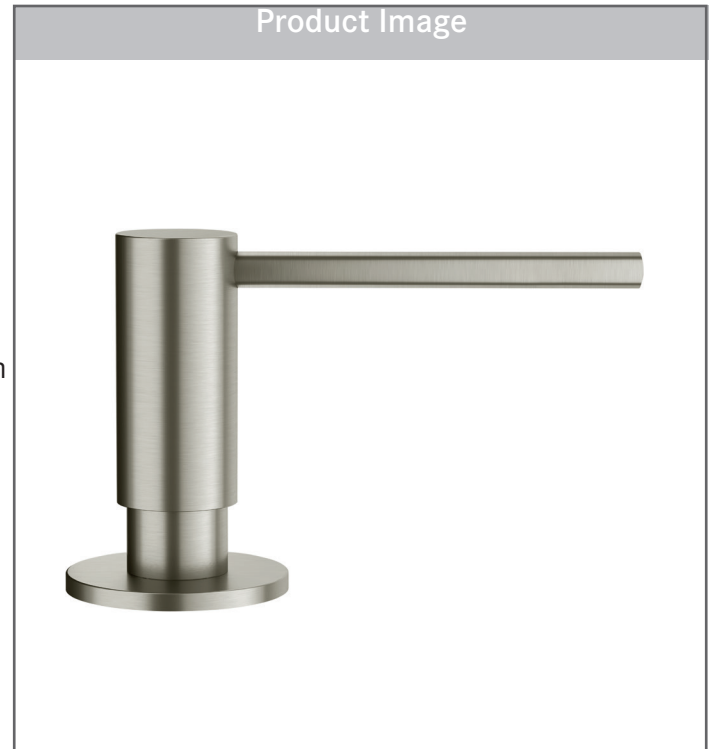

## TOP FILL SOAP DISPENSER Model SD3450SS Stainless Steel

The Steel collection blends the modern look and inherent sturdiness of solid stainless steel and are perfect for today's hard-working kitchens.

### FEATURES

- Easily dispense soap or lotion from your sink while eliminating countertop clutter.
- Holds up to 11.5 ounces of soap or lotion.
- Top fill designs provides convenience of filling the bottle from above the counter.
- Pair with other faucets and accessories in the Franke Steel series for a consistent look throughout the kitchen.

### TECHNICAL FEATURES

Material	316 stainless steel
Capacity	11.5 oz
Counter Hole Diameter	1-1/8"
Weight	1 lb
Warranty	5 years