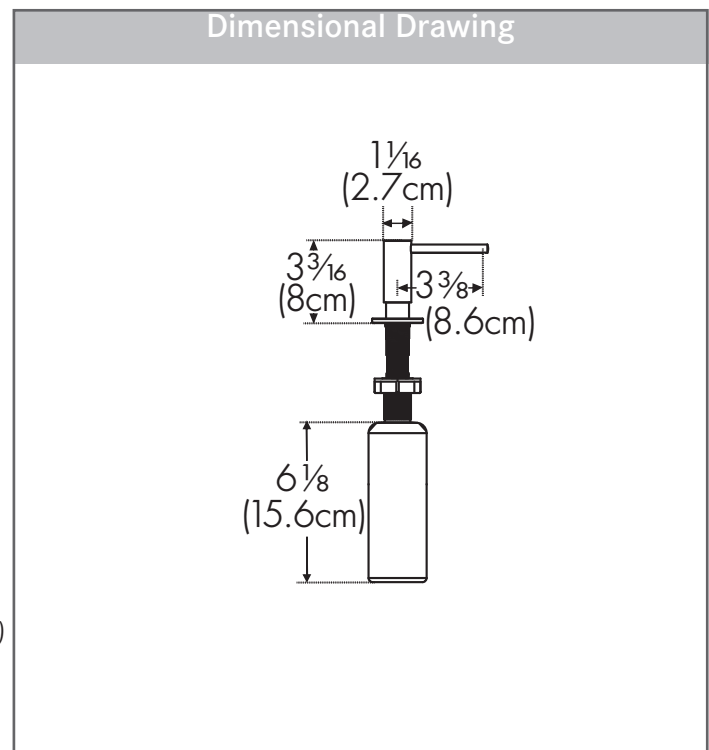

### FEATURES

- Easily dispense soap or lotion from your sink while eliminating countertop clutter.
- Holds up to 11.5 ounces of soap or lotion.
- Top fill designs provides convenience of filling the bottle from above the counter.
- Pair with other faucets and accessories in the Franke Steel series for a consistent look throughout the kitchen.

### TECHNICAL FEATURES

Material	316 stainless steel
Capacity	11.5 oz
Counter Hole Diameter	1-1/8"
Weight	1 lb
Warranty	5 years